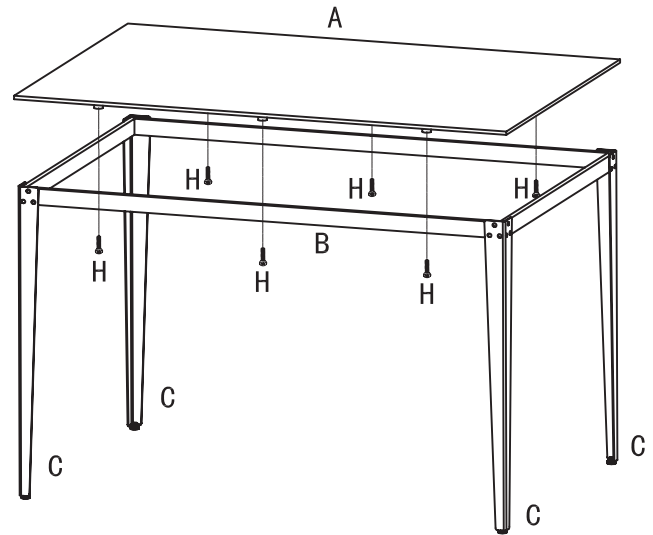

INSTRUCCIONES DE MONTAJE

Modelo : SET BARRY

 Ax1PC	 Bx1PC	 Cx4PCS
 Dx4PCS	 Ex4PCS	 Fx4PCS
 M6x43mm Hx6PCS	 M6x25mm Ix8PCS	 M6x12mm Jx64PCS
 4x12mm Kx16PCS	 Lx1PC	

NO BALANCEARSE/NO ROCKING
EN LASILLA
MAX WEIGHT 95KGS.