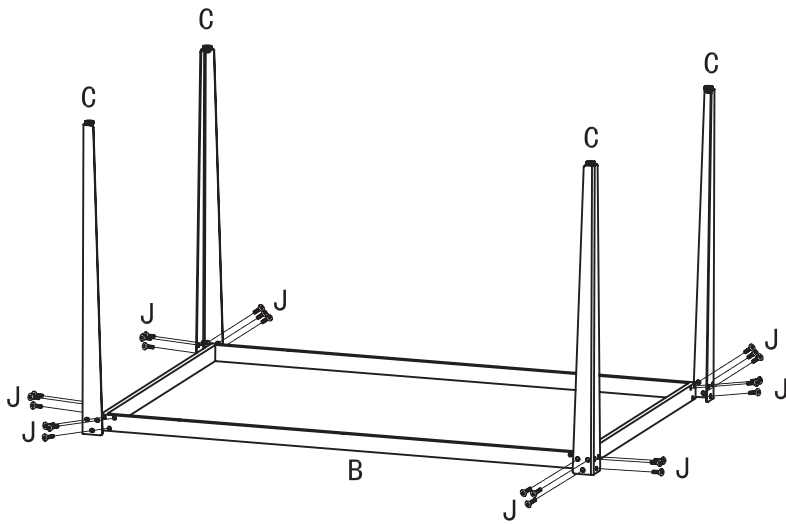

INSTRUCCIONES DE MONTAJE

Modelo : SET BARRY

 Ax1PC	 Bx1PC	 Cx4PCS
 Dx4PCS	 Ex4PCS	 Fx4PCS
 M6x43mm Hx6PCS	 M6x25mm Ix8PCS	 M6x12mm Jx64PCS
 4x12mm Kx16PCS	 Lx1PC	

NO BALANCEARSE/NO ROCKING
EN LASILLA
MAX WEIGHT 95KGS.