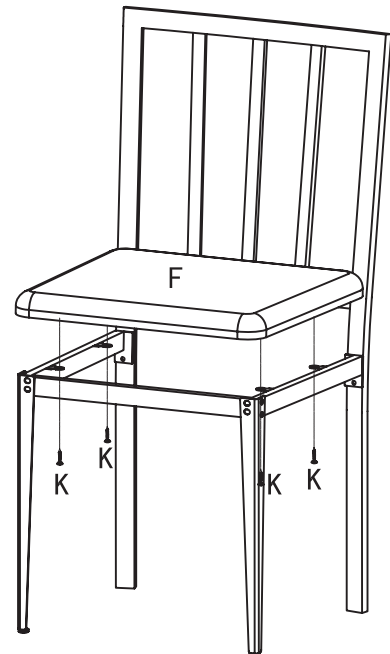

INSTRUCCIONES DE MONTAJE

Modelo : SET BARRY

 Ax1PC	 Bx1PC	 Cx4PCS
 Dx4PCS	 Ex4PCS	 Fx4PCS
 M6x43mm Hx6PCS	 M6x25mm Ix8PCS	 M6x12mm Jx64PCS
 4x12mm Kx16PCS	 Lx1PC	

NO BALANCEARSE/NO ROCKING
EN LASILLA
MAX WEIGHT 95KGS.