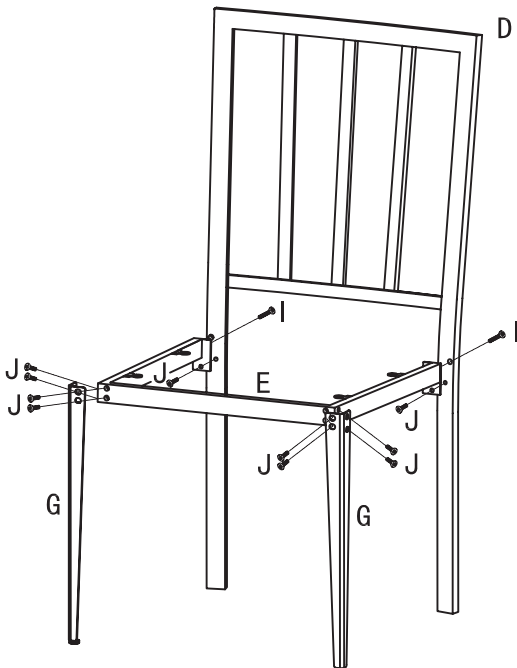

INSTRUCCIONES DE MONTAJE

Modelo : SET BARRY

 Ax1PC	 Bx1PC	 Cx4PCS
 Dx4PCS	 Ex4PCS	 Fx4PCS
 M6x43mm Hx6PCS	 M6x25mm Ix8PCS	 M6x12mm Jx64PCS
 4x12mm Kx16PCS	 Lx1PC	

NO BALANCEARSE/NO ROCKING
EN LASILLA
MAX WEIGHT 95KGS.