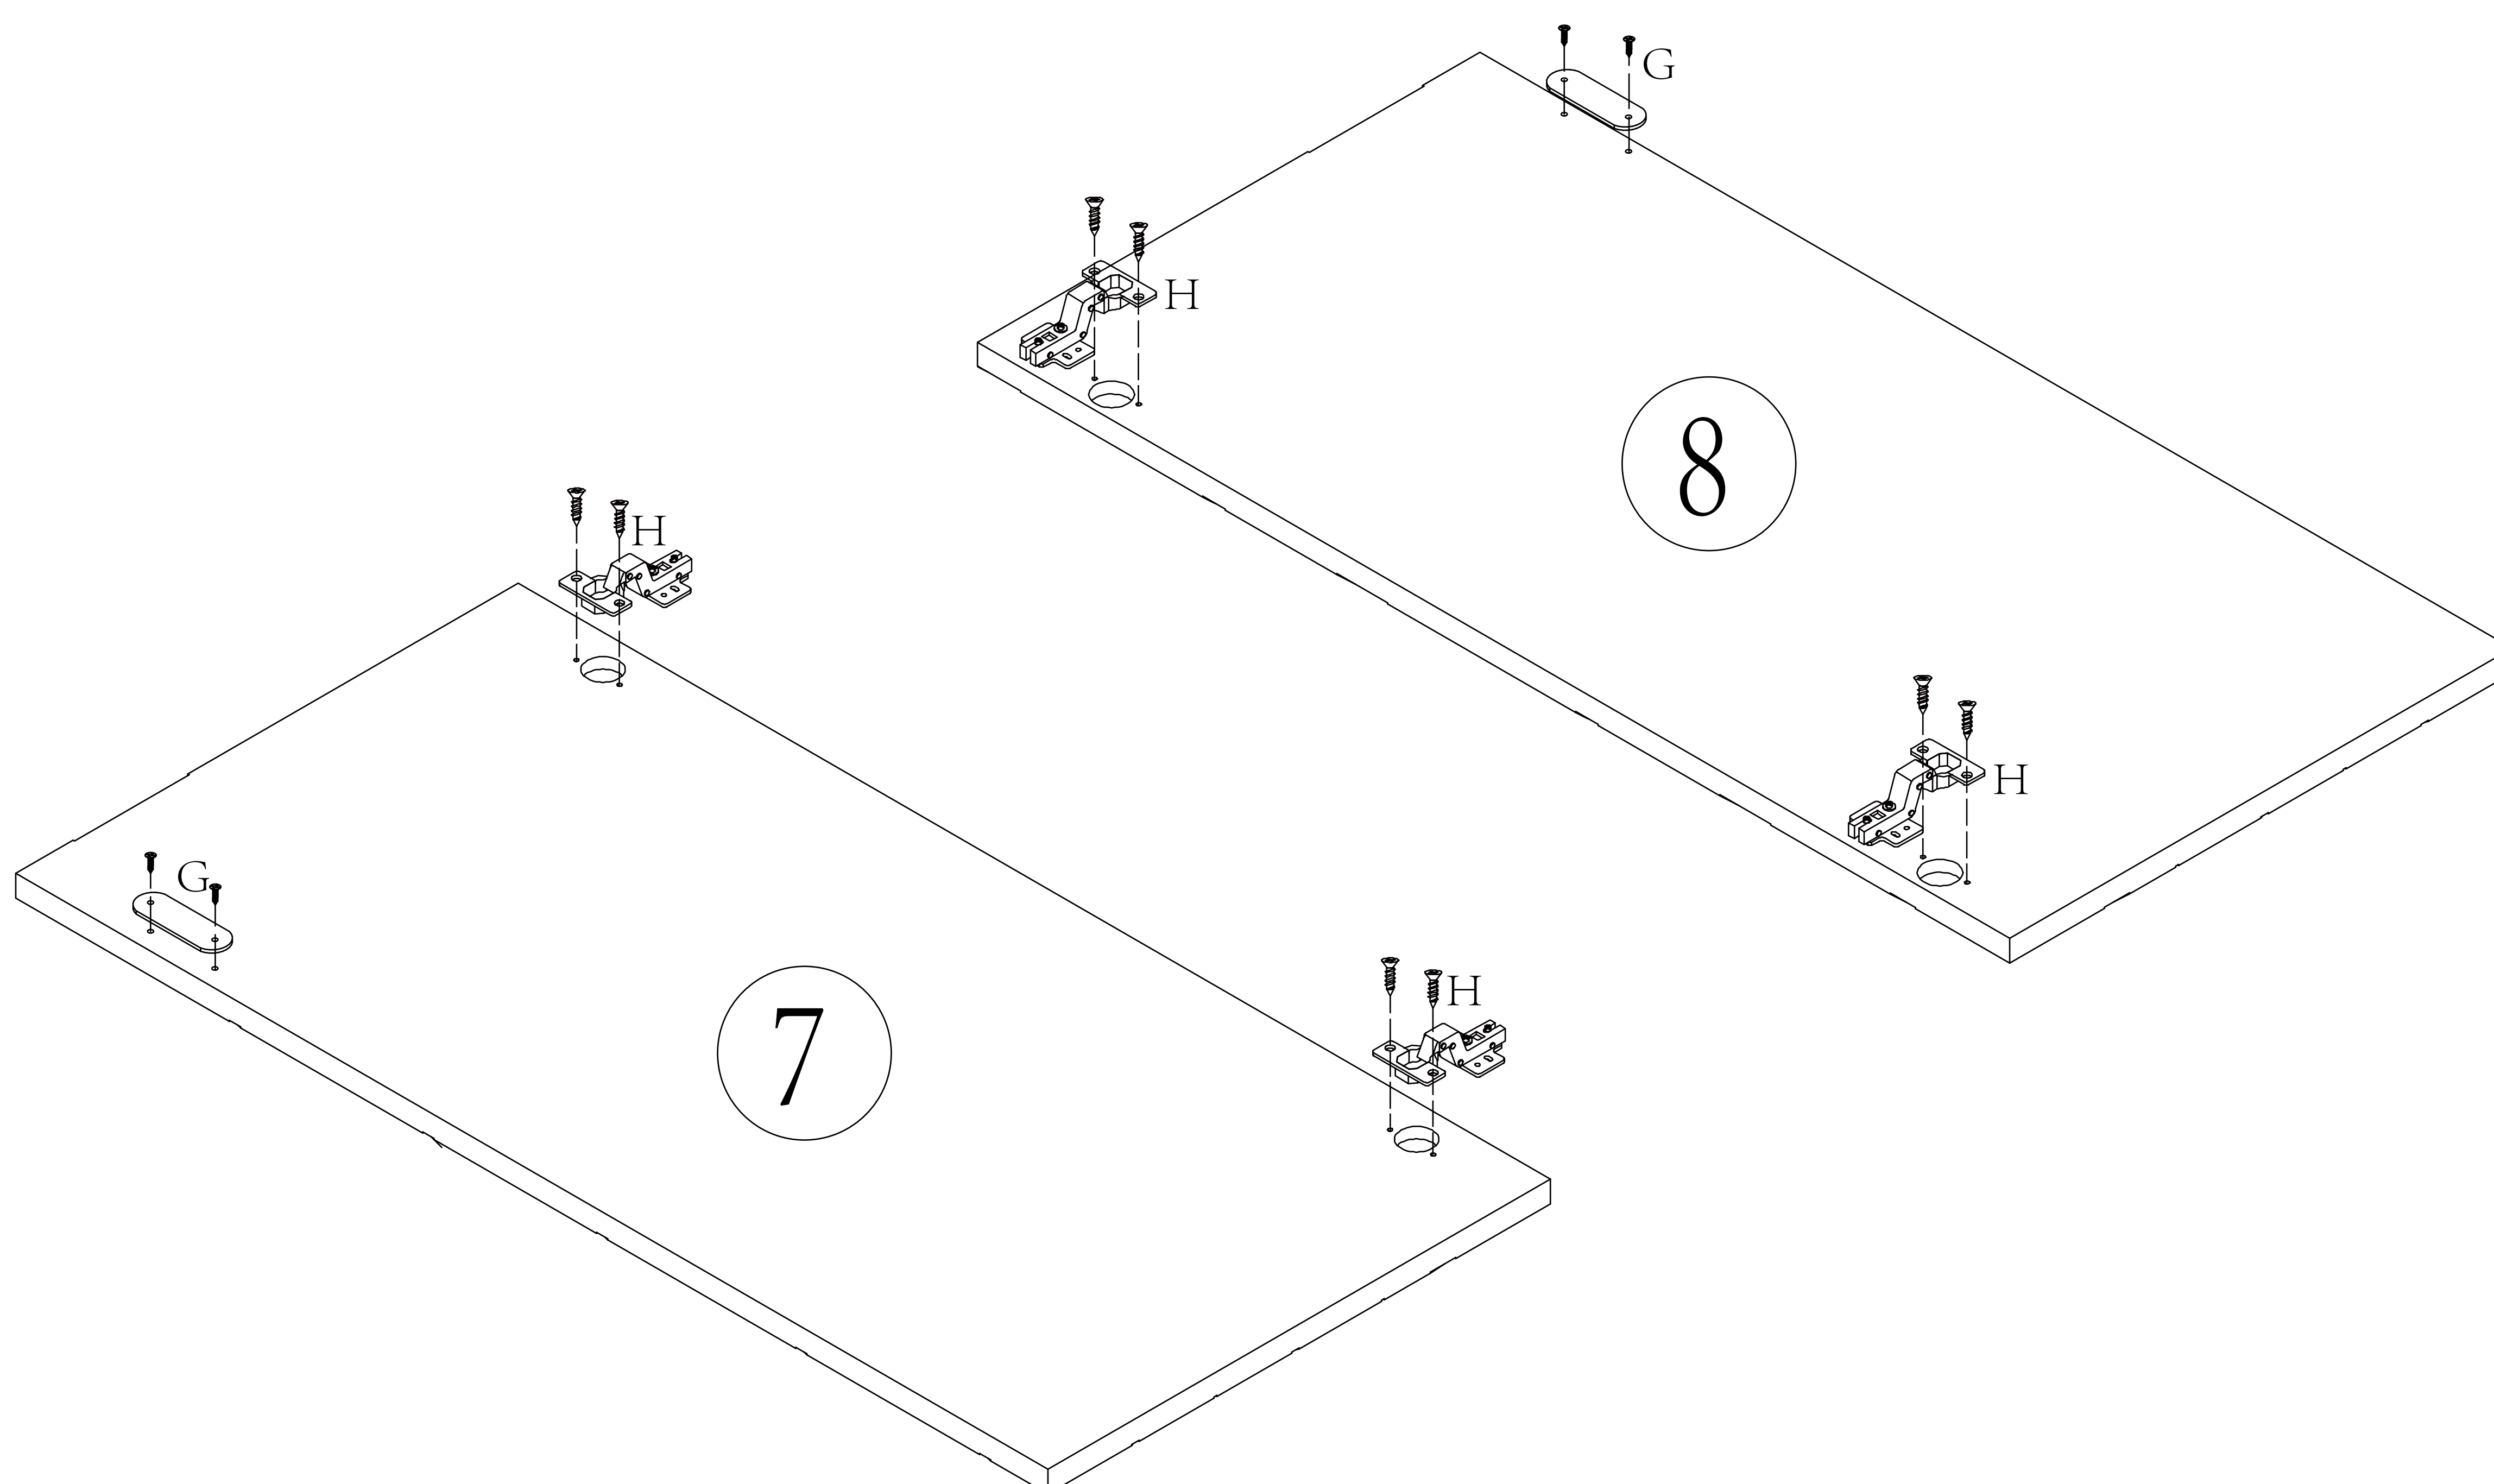

Anleitung

WF306309AAW

Tools Recommended

A 12PCS 	B 12PCS 	C 12PCS 	D 2SET  3*16	E 4PCS 	F 16PCS  3.5*14	G 2SET  3*10	H 4SET  3.5*14
I 1PCS  3*12	J 16PCS 	K 12PCS 	L 1SET  4*16	 4*35	M 1PCS 		

- A 6PCS 
- B 6PCS 
- C 6PCS 

- D 2SET 

6

- J 16PCS 
- K 12PCS 