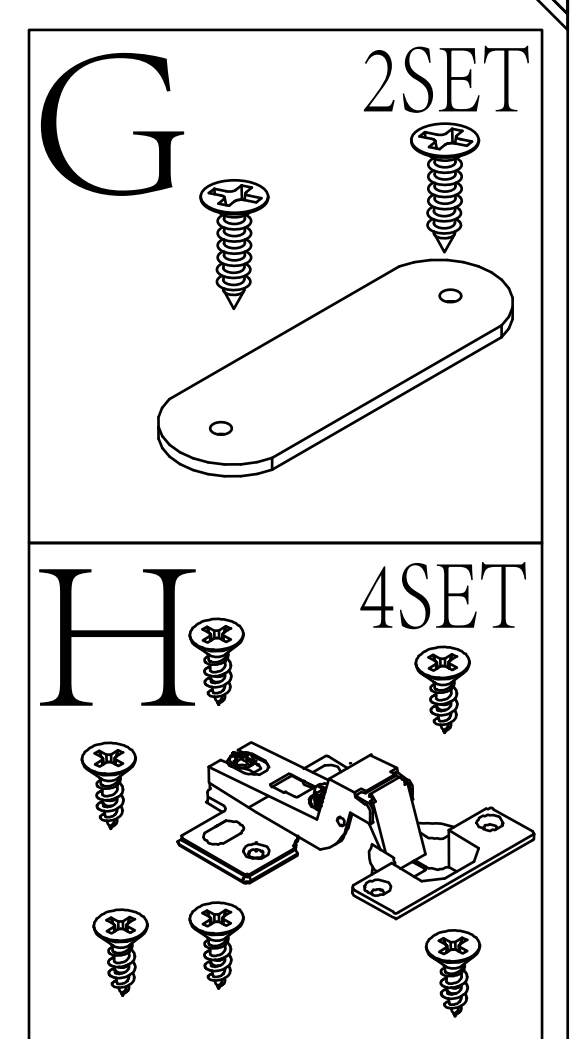

Anleitung

WF306309AAW

Tools Recommended

A 12PCS 	B 12PCS 	C 12PCS 	D 2SET  3*16	E 4PCS 	F 16PCS  3.5*14	G 2SET  3*10	H 4SET  3.5*14
I 1PCS  3*12	J 16PCS 	K 12PCS 	L 1SET  4*16	 4*35	M 1PCS 		

- A 6PCS 
- B 6PCS 
- C 6PCS 

- D 2SET 

6

- J 16PCS 
- K 12PCS 