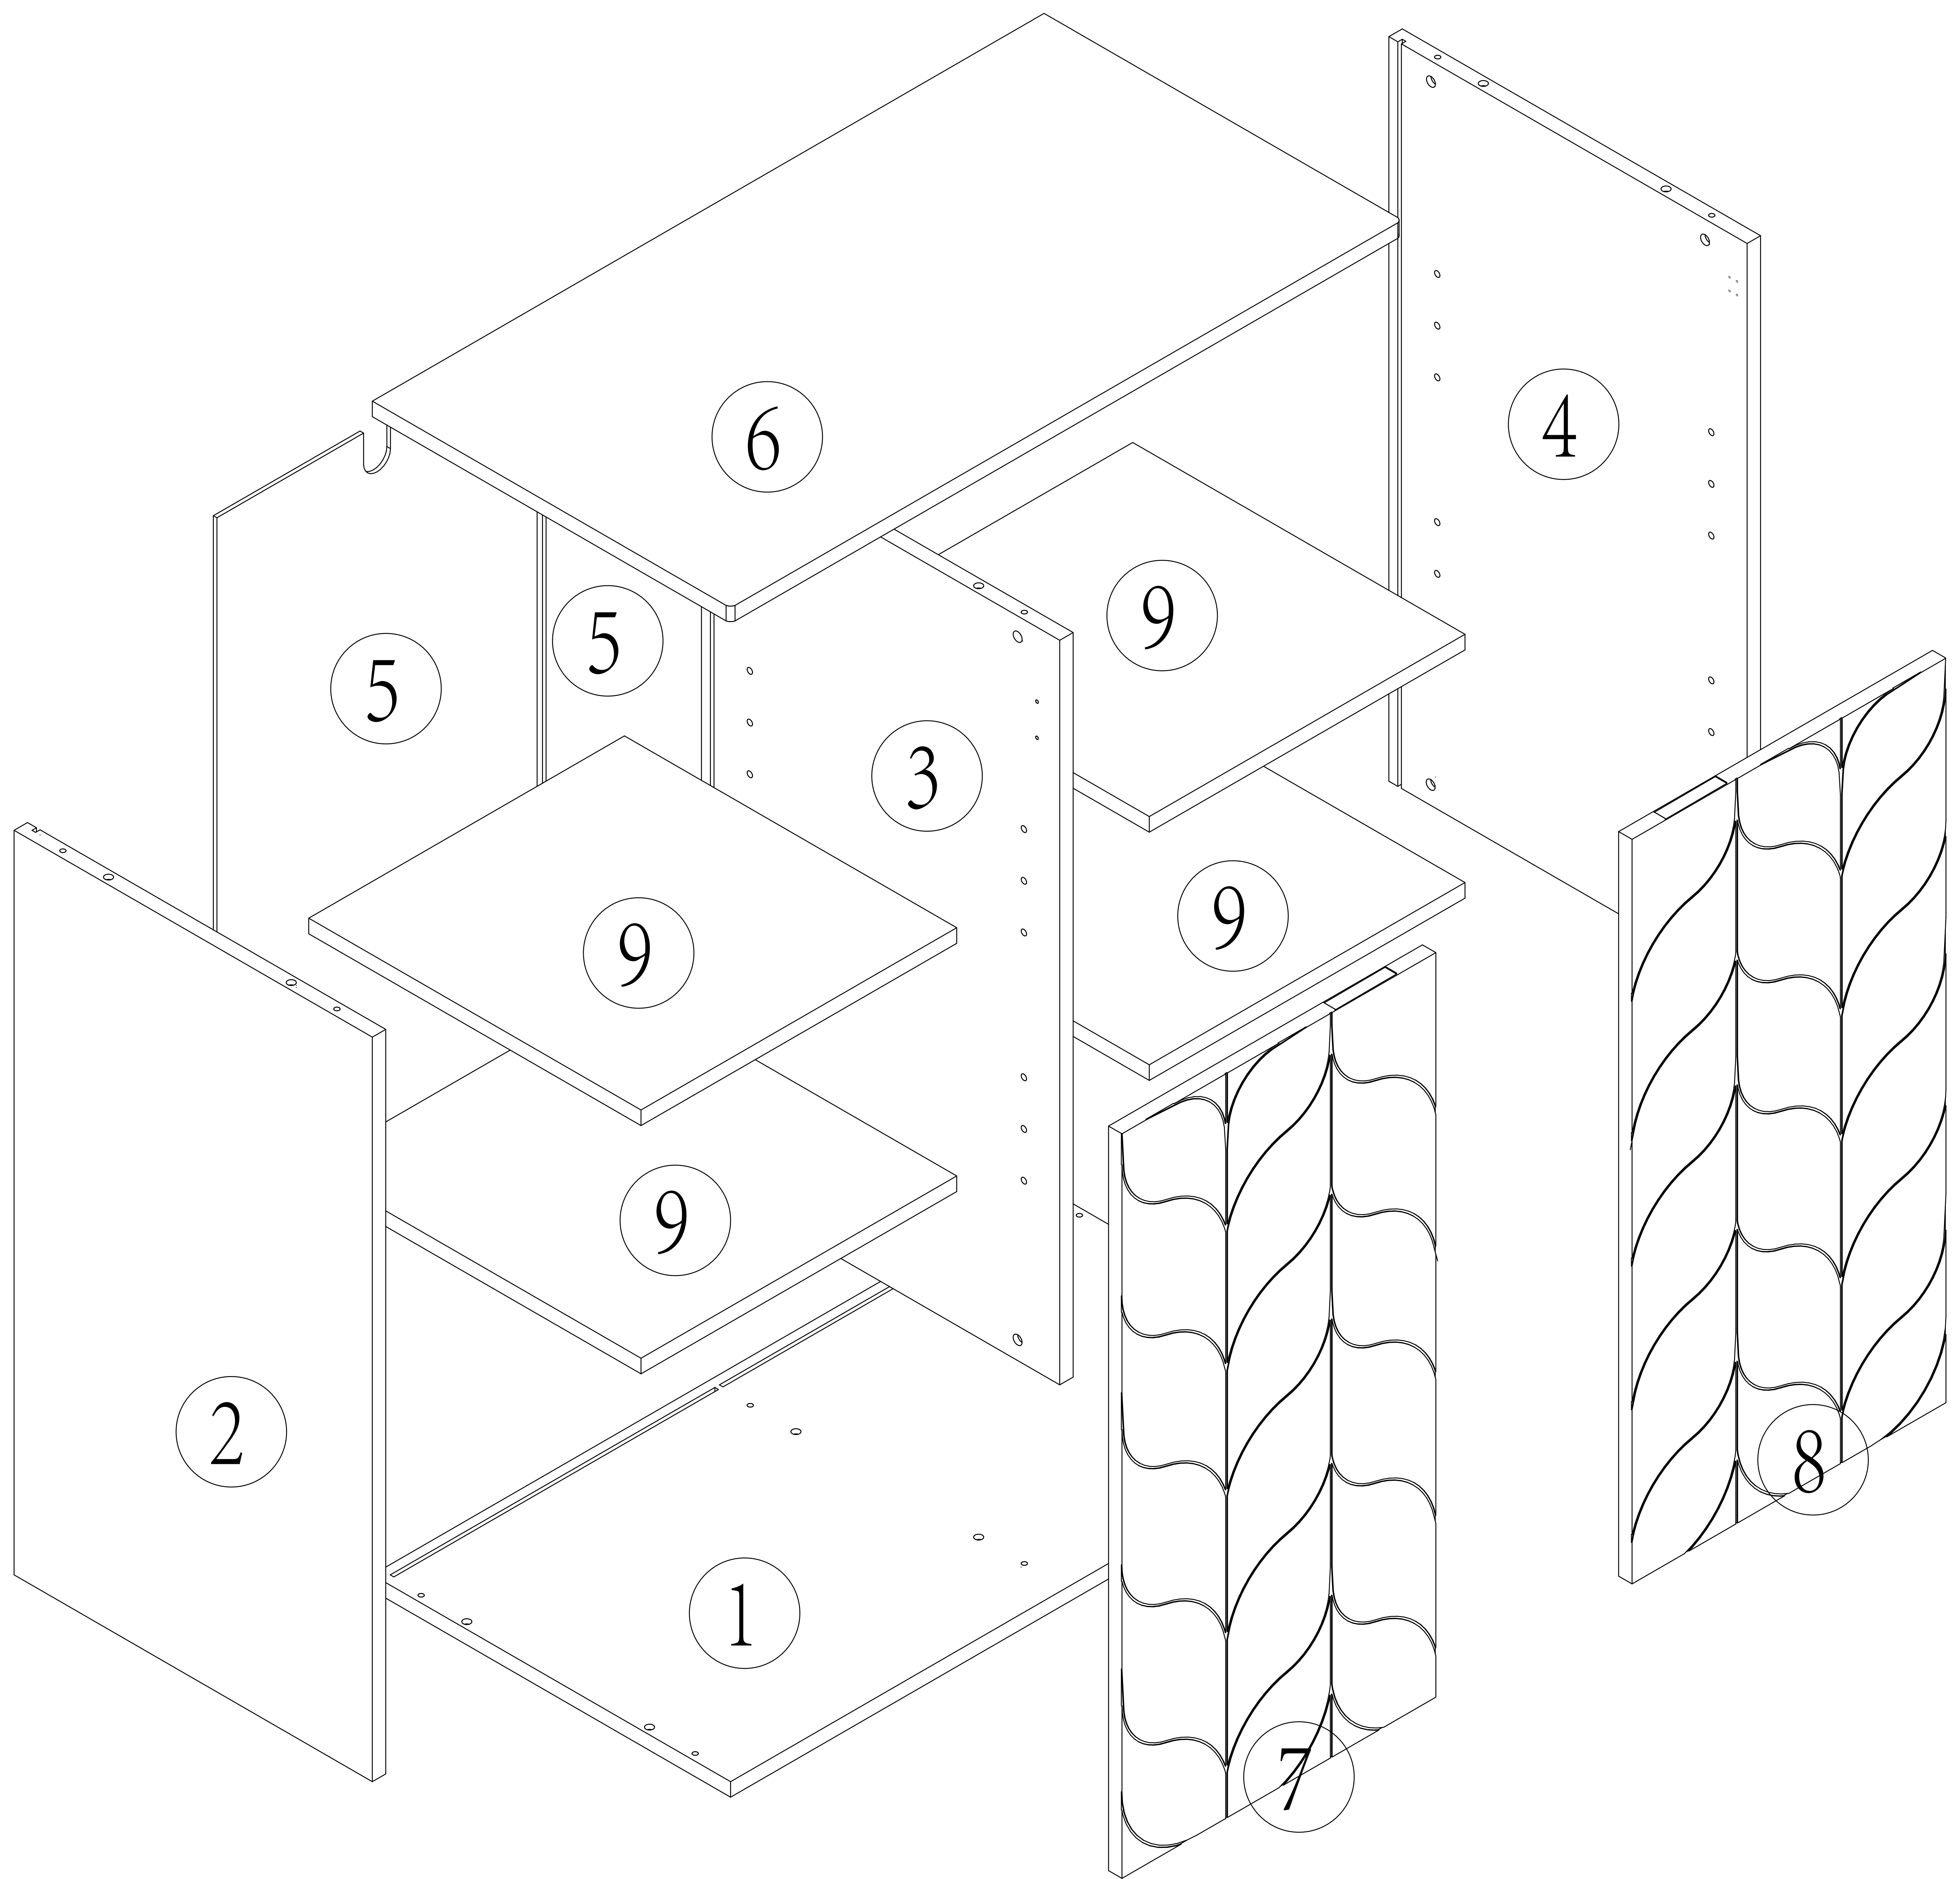

Anleitung

WF306309AAW

Tools Recommended

A 12PCS 	B 12PCS 	C 12PCS 	D 2SET  3*16	E 4PCS 	F 16PCS  3.5*14	G 2SET  3*10	H 4SET  3.5*14
I 1PCS  3*12	J 16PCS 	K 12PCS 	L 1SET  4*16	 4*35	M 1PCS 		

- A 6PCS 
- B 6PCS 
- C 6PCS 

- D 2SET 

6

- J 16PCS 
- K 12PCS 