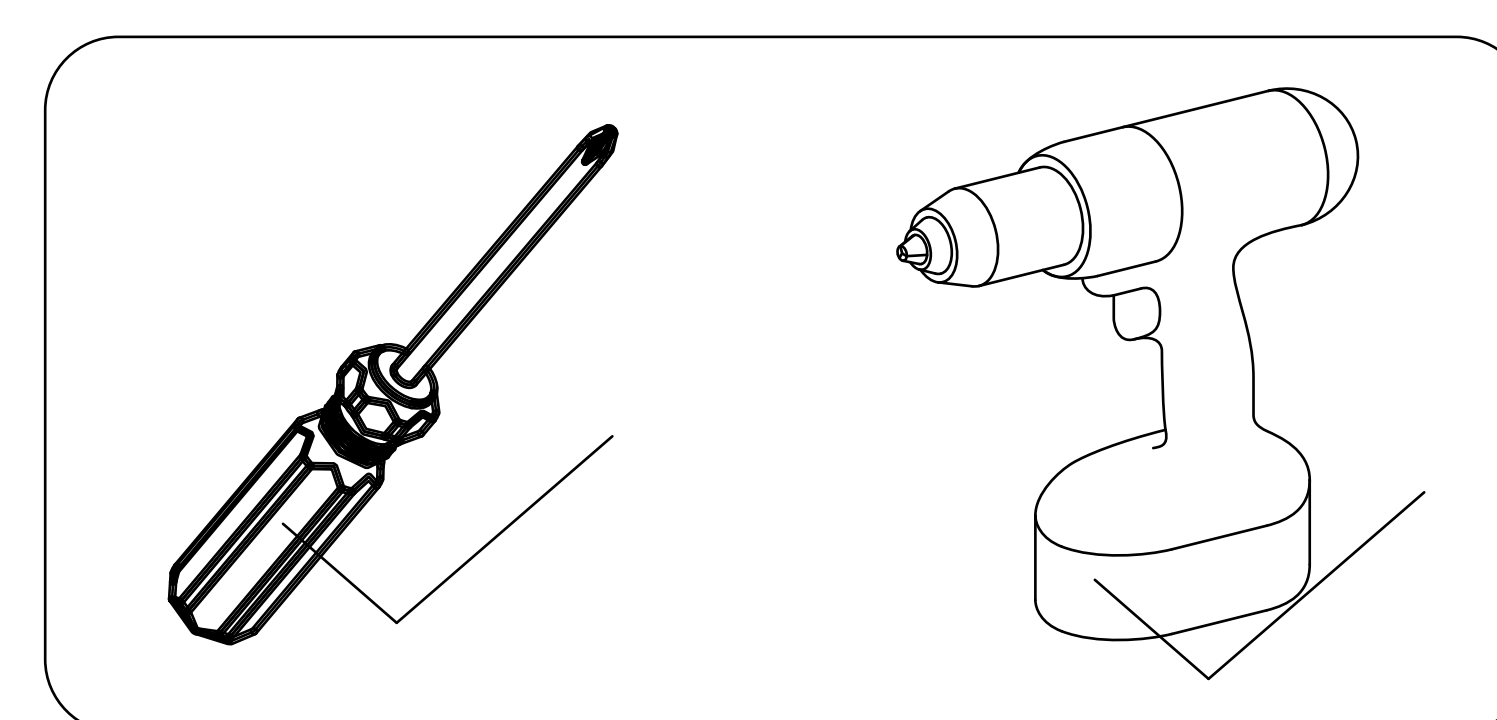

Anleitung

WF306309AAW

Tools Recommended

A 12PCS 	B 12PCS 	C 12PCS 	D 2SET  3*16	E 4PCS 	F 16PCS  3.5*14	G 2SET  3*10	H 4SET  3.5*14
I 1PCS  3*12	J 16PCS 	K 12PCS 	L 1SET  4*16	 4*35	M 1PCS 		

- A 6PCS 
- B 6PCS 
- C 6PCS 

- D 2SET 

6

- J 16PCS 
- K 12PCS 